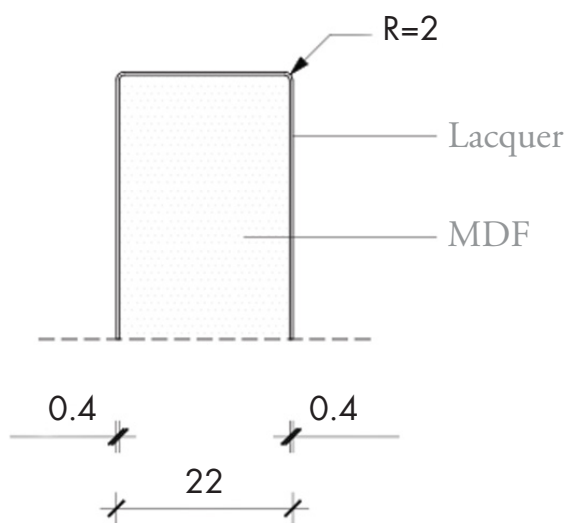

# BRUSHED PEWTER

ANVUG-02

alta  
by 

## FEATURES

Material: Lacquer

Panel Core: 22mm MDF (medium density fiberboard, class E1)

Exterior Material: 0.4mm polyester resin

Exterior Finish: Matte or High-Gloss